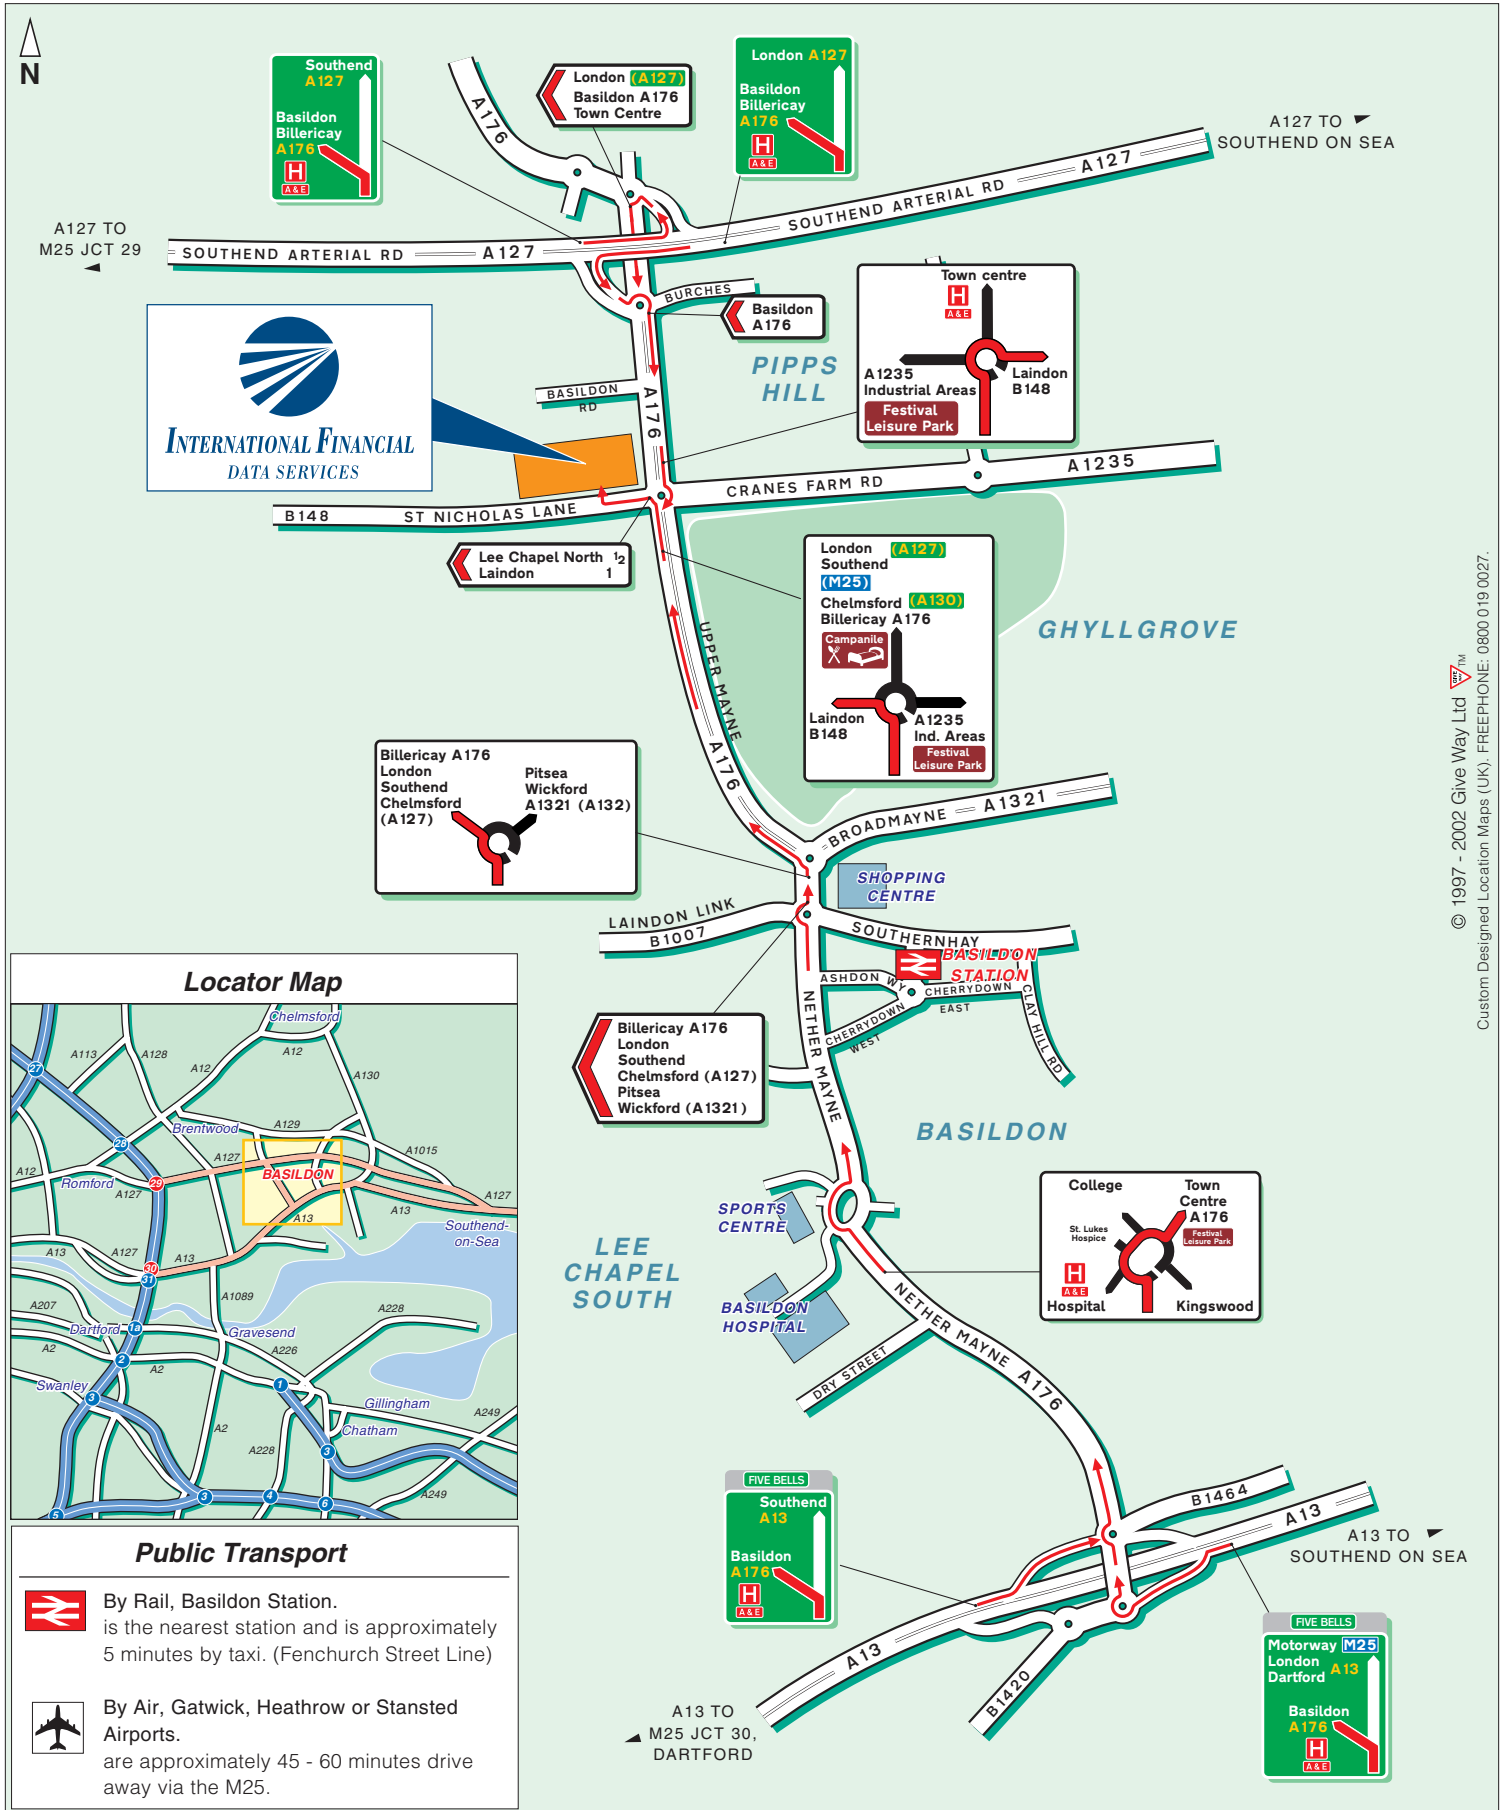

International Financial Data Services

IFDS House, St Nicholas Lane,
Basildon, Essex, SS15 5FS

INTERNATIONAL FINANCIAL DATA SERVICES

Tel: +44 (0) 870 887 2222 Fax: +44 (0) 870 888 3056
www.ifdsgroup.com

Locator Map

Public Transport

By Rail, Basildon Station is the nearest station and is approximately 5 minutes by taxi. (Fenchurch Street Line)

By Air, Gatwick, Heathrow or Stansted Airports are approximately 45 - 60 minutes drive away via the M25.

© 1997 - 2002 Give Way Ltd
Custom Designed Location Maps (UK). FREEPHONE: 0800 019 0027.